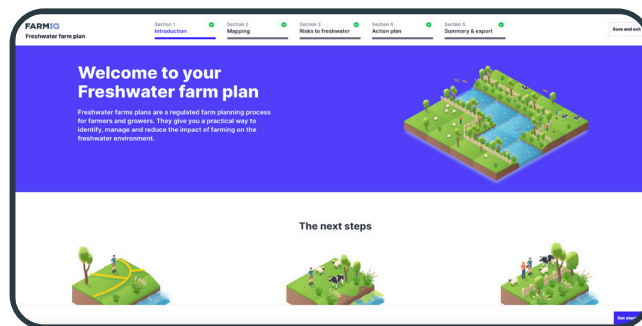

How does the FarmIQ FWFP tool work?

The FWFP is available in all FarmIQ packs, meaning you get all of the other features included in your FarmIQ pack, from compliance and animals to feed and health and safety.

Once you've got a FarmIQ pack - or if you already have one - you'll be able to log in and start gathering your resources and mapping your land.

1. Log in to FarmIQ, head to the Land tab and click on your Freshwater Farm Plan
2. Follow the step-by-step guide and complete each section
3. Save your progress (you can save as you go, then pick back up where you left off at a later time)
4. Print, download and share your maps, action plan or other sections with whoever needs to see it
5. Add tasks to your FarmIQ map so you and your team know what jobs to complete and where, to reduce risks to freshwater
6. Review and update your plan - it is an evergreen document, so you can change it as need be

The tool that will make sorting your FWFP a hell of a lot easier.

Available in all FarmIQ packs, with subscriptions starting from $40 per month. Give us a bell to get started!

0800 327 647
support@farmiq.co.nz
www.farmiq.co.nz