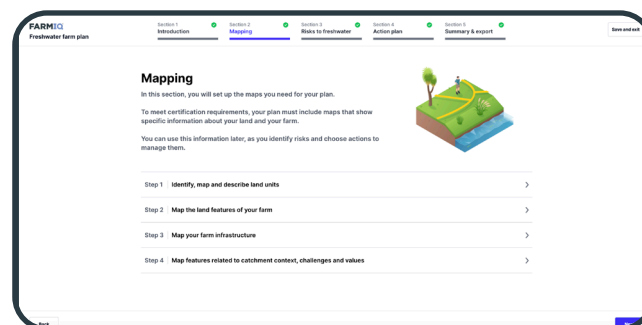

How does the FarmIQ FWFP tool work?

The FWFP is available in all FarmIQ packs, meaning you get all of the other features included in your FarmIQ pack, from compliance and animals to feed and health and safety.

Once you've got a FarmIQ pack - or if you already have one - you'll be able to log in and start gathering your resources and mapping your land.

1. Log in to FarmIQ, head to the Land tab and click on your Freshwater Farm Plan
2. Follow the step-by-step guide and complete each section
3. Save your progress (you can save as you go, then pick back up where you left off at a later time)
4. Print, download and share your maps, action plan or other sections with whoever needs to see it
5. Add tasks to your FarmIQ map so you and your team know what jobs to complete and where, to reduce risks to freshwater
6. Review and update your plan - it is an evergreen document, so you can change it as need be

The tool that will make sorting your FWFP a hell of a lot easier.

Available in all FarmIQ packs, with subscriptions starting from $40 per month. Give us a bell to get started!

0800 327 647
support@farmiq.co.nz
www.farmiq.co.nz