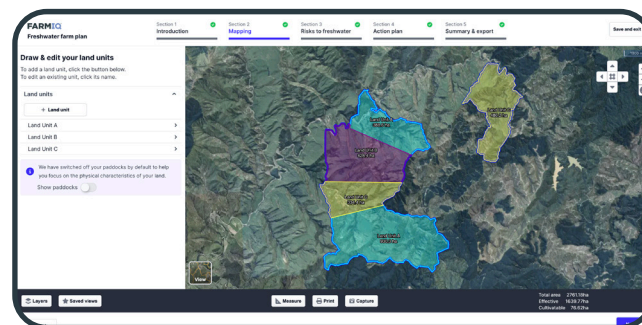

This is all linked to a digital map of your farm in FarmIQ, making it simple for farmers, farm advisors, certifiers and auditors to develop or monitor these plans all in one place.

The FarmIQ FWFP tool will help you:

## Get the benefits

- Easy and straightforward to use online tool
- Be guided through your FWFP with bite-sized steps
- All of your FWFP info stored in one place
- Use the interactive and customisable FarmIQ map - tailored specifically to your farm
- Work alongside your farm team, consultants, accountants and other contractors
- Meet your council regulations
- Actions automatically appear as tasks in your FarmIQ diary
- Pin tasks on the map so your team can complete FWFP actions

Once you've got a FarmIQ pack - or if you already have one - you'll be able to log in and start gathering your resources and mapping your land.

1. Log in to FarmIQ, head to the Land tab and click on your Freshwater Farm Plan
2. Follow the step-by-step guide and complete each section
3. Save your progress (you can save as you go, then pick back up where you left off at a later time)
4. Print, download and share your maps, action plan or other sections with whoever needs to see it
5. Add tasks to your FarmIQ map so you and your team know what jobs to complete and where, to reduce risks to freshwater
6. Review and update your plan - it is an evergreen document, so you can change it as need be